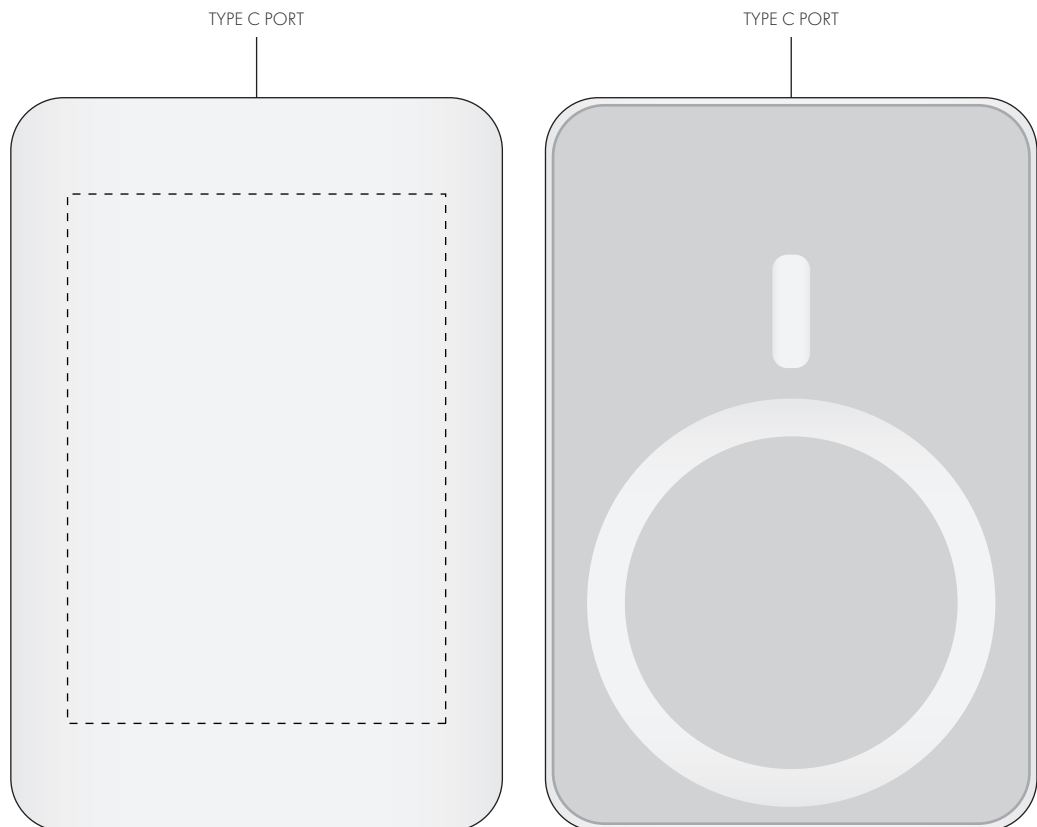

| | | |
|-----------|------------|-----------------------|
| Your Ref: | Quantity: | Product Code: ZC1012 |
| Our Ref: | Version: 1 | Product Colour: WHITE |

PRINTING CONCERNS:**PRODUCT INFO:**

We stock this item in the following colours

**PANTONE REFERENCE(S)**
 Full Colour Printing

ARTWORK SCALE 100%

Product Image for visualisation
- colours may vary

The dashed line is to demonstrate print area and will not appear on your printed item

PLEASE NOTE:

To proceed, please approve visual via the online system.

ARTWORK SCALE 100%

Max print area: 50mm x 70mm